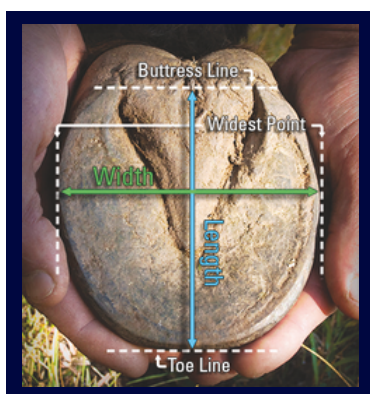

## Easyboot & EasyShoe Size Charts

### How to Measure

The biggest determining factor in EasyCare hoof boot\* and EasyShoe success is fit. Always measure as soon as possible after a fresh trim. Waiting to take measurements can result in a poor fit.

Check the product size chart before starting your measurements. If the sizes are shown in millimeters only, be sure to measure in millimeters. Measuring in inches and converting to millimeters will render the measurement process inaccurate.

1. Measure the width of the hoof across the bottom at the widest point.
2. Measure the length of the hoof from the toe to the buttress line of the heel. The buttress line is the farthest weight bearing point of the heel where the hoof wall ends. Do not include the heel bulbs in the measurement.
3. Compare your measurements with the appropriate size chart. Please note: each model has its own unique size chart.
4. Ideally, the length and width measurement will fit into the same size. If the length and width measurements indicate different sizes, select the larger size. If the width and length measurements are more than one size apart, your selected model is not recommended. \*\* Check your measurements against an alternative product in the EasyCare line - another model may accommodate your horse's hoof shape better.