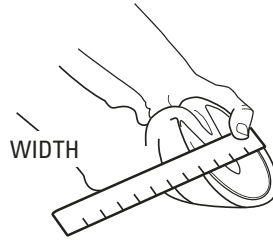

# Boa Horse Boot Hoof Measurement Log

Keep track of your horse's hoof growth.  
Questions? Give us a call! 1.800.447.8836.

Boa Horse Boot

Size	Width in inches	Length in inches	Size	Width in mm	Length in mm
00	3 1/2" - 3 7/8"	4 - 4 3/8"	00	89-98mm	101-111mm
0	3 7/8" - 4 1/4"	4 3/8" - 4 5/8"	0	98-108mm	111-117mm
1	4 1/4" - 4 7/8"	4 5/8" - 5 1/8"	1	108-124mm	117-130mm
2	4 7/8" - 5 1/4"	5 1/8" - 5 3/8"	2	124-133mm	130-136mm
3	5 1/4" - 5 7/8"	5 3/8" - 5 7/8"	3	133-149mm	136-149mm
4	5 7/8" - 6 1/4"	5 7/8" - 6 1/4"	4	149-159mm	149-159mm
5	6 1/4" - 6 11/16"	6 1/4" - 6 11/16"	5	159-169mm	159-169mm
6	6 11/16" - 6 15/16"	6 11/16" - 6 15/16"	6	169-176mm	169-176mm
7	6 15/16" - 7 3/8"	6 15/16" - 7 3/8"	7	176-186mm	176-186mm
8	7 3/8" - 7 1/2"	7 3/8" - 7 7/8"	8	186-192mm	186-200mm

Measure the width of the hoof across the bottom at the widest point.

Measure the length of the hoof from the toe to the butress line of the heel. The butress line is the farthest weight bearing point of the heel where the hoof wall ends. Do not include the heel bulbs in the measurement.