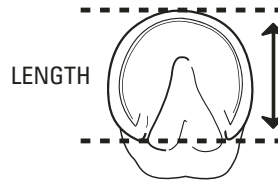

# Boa Horse Boot Hoof Measurement Log

Keep track of your horse's hoof growth.  
Questions? Give us a call! 1.800.447.8836.

Boa Horse Boot

Size	Width in inches	Length in inches	Size	Width in mm	Length in mm
00	3 1/2" - 3 7/8"	4 - 4 3/8"	00	89-98mm	101-111mm
0	3 7/8" - 4 1/4"	4 3/8" - 4 5/8"	0	98-108mm	111-117mm
1	4 1/4" - 4 7/8"	4 5/8" - 5 1/8"	1	108-124mm	117-130mm
2	4 7/8" - 5 1/4"	5 1/8" - 5 3/8"	2	124-133mm	130-136mm
3	5 1/4" - 5 7/8"	5 3/8" - 5 7/8"	3	133-149mm	136-149mm
4	5 7/8" - 6 1/4"	5 7/8" - 6 1/4"	4	149-159mm	149-159mm
5	6 1/4" - 6 11/16"	6 1/4" - 6 11/16"	5	159-169mm	159-169mm
6	6 11/16" - 6 15/16"	6 11/16" - 6 15/16"	6	169-176mm	169-176mm
7	6 15/16" - 7 3/8"	6 15/16" - 7 3/8"	7	176-186mm	176-186mm
8	7 3/8" - 7 1/2"	7 3/8" - 7 7/8"	8	186-192mm	186-200mm

Measure the width of the hoof across the bottom at the widest point.

Measure the length of the hoof from the toe to the butress line of the heel. The butress line is the farthest weight bearing point of the heel where the hoof wall ends. Do not include the heel bulbs in the measurement.