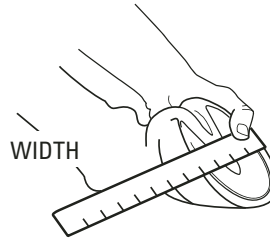

EasySoaker Hoof Boot Measurement Log

Keep track of your horse's hoof growth.
Questions? Give us a call! 1.800.447.8836.

EasySoaker

Size	Width in inches	Length in inches
Small	3 3/4" - 4 1/2"	4 1/4" - 5"
Medium	4 1/2" - 5 1/4"	5" - 5 3/4"
Large	5 1/4" - 5 3/4"	5 3/4" - 6 1/4"
X-Large	5 3/4" - 6 1/4"	6 1/4" - 6 3/4"
XX-Large	6 1/4" - 6 3/4"	6 3/4" - 7 1/4"
XXX-Large	6 3/4" - 7 1/4"	7 1/4" - 7 3/4"

Size	Width in mm	Length in mm
Small	95-115mm	108-127mm
Medium	115-134mm	127-146mm
Large	134-136mm	146-159mm
X-Large	146-159mm	159-172mm
XX-Large	159-172mm	172-184mm
XXX-Large	172-184mm	184-190mm

Measure the width of the hoof across the bottom at the widest point.

Measure the length of the hoof from the toe to the butters line of the heel. The butters line is the farthest weight bearing point of the heel where the hoof wall ends. Do not include the heel bulbs in the measurement.