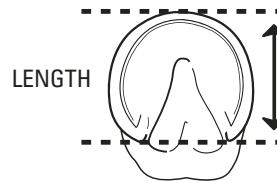

EasySoaker Hoof Boot Measurement Log

Keep track of your horse's hoof growth.
Questions? Give us a call! 1.800.447.8836.

EasySoaker

Size	Width in inches	Length in inches
Small	3 3/4" - 4 1/2"	4 1/4" - 5"
Medium	4 1/2" - 5 1/4"	5" - 5 3/4"
Large	5 1/4" - 5 3/4"	5 3/4" - 6 1/4"
X-Large	5 3/4" - 6 1/4"	6 1/4" - 6 3/4"
XX-Large	6 1/4" - 6 3/4"	6 3/4" - 7 1/4"
XXX-Large	6 3/4" - 7 1/4"	7 1/4" - 7 3/4"

Size	Width in mm	Length in mm
Small	95-115mm	108-127mm
Medium	115-134mm	127-146mm
Large	134-136mm	146-159mm
X-Large	146-159mm	159-172mm
XX-Large	159-172mm	172-184mm
XXX-Large	172-184mm	184-190mm

Measure the width of the hoof across the bottom at the widest point.

Measure the length of the hoof from the toe to the butters line of the heel. The butters line is the farthest weight bearing point of the heel where the hoof wall ends. Do not include the heel bulbs in the measurement.